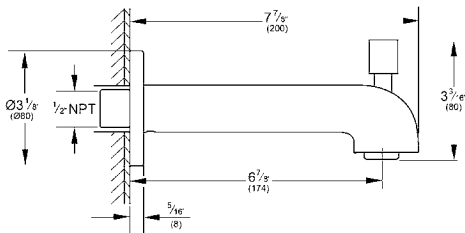

DEFINED
Diverter Tub Spout
MODEL # 26637000

Pure Freude
an Wasser

GROHE

Product Description:
DEFINED
Diverter Tub Spout

Standard Specification:

- GROHE StarLight chrome finish
- 6 13/16" spout reach
- 1/2" NPT inlet
- Wall mount
- Available at FERGUSON and Build.com

Applicable Codes & Standards:

- ASME A112.18.1/CSA B125.1

Color:

- 26637000 Starlight Chrome