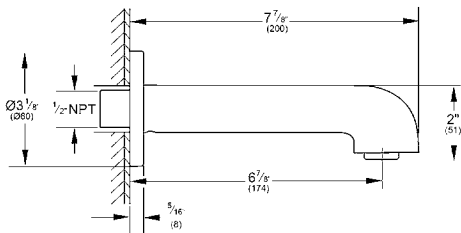

DEFINED
Tub Spout
MODEL # 13398000

Pure Freude
an Wasser

Product Description:
DEFINED
Tub Spout

Standard Specification:

- GROHE StarLight chrome finish
- 6 13/16" spout reach
- 1/2" NPT inlet
- Wall mount
- Available at FERGUSON and Build.com

Applicable Codes & Standards:

- ASME A112.18.1/CSA B125.1

Color:

- 13398000 Starlight Chrome