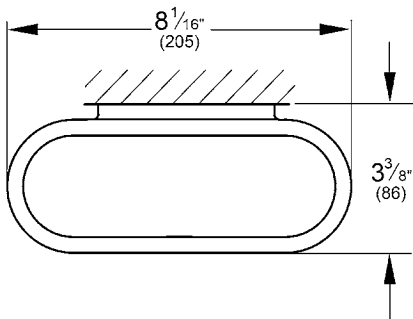

DEFINED
Towel Ring
MODEL # 40972000

Pure Freude
an Wasser

Product Description:

**DEFINED
Towel Ring**

Standard Specification:

- GROHE StarLight chrome finish
- Available at FERGUSON and Build.com

Color:

- 40972000 Starlight Chrome