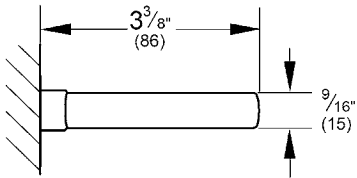

DEFINED
Towel Ring
MODEL # 40972000

Pure Freude
an Wasser

Product Description:

**DEFINED
Towel Ring**

Standard Specification:

- GROHE StarLight chrome finish
- Available at FERGUSON and Build.com

Color:

- 40972000 Starlight Chrome