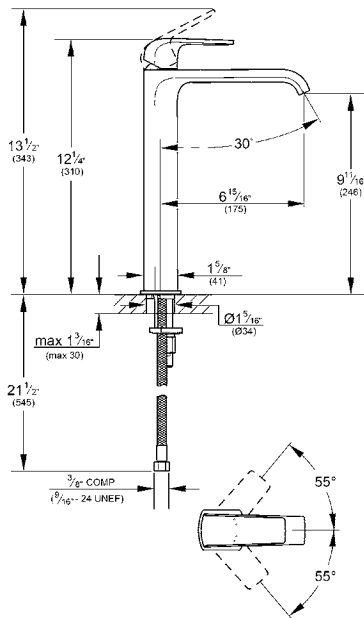

DEFINED  
Vessel Bathroom Faucet XL-Size  
MODEL # 23869000

Pure Freude  
an Wasser

**Product Description:**  
**DEFINED**  
Vessel Bathroom Faucet XL-Size

- Standard Specification:**
- GROHE StarLight chrome finish
  - GROHE SilkMove
  - GROHE EcoJoy technology for less water and perfect flow
  - 12 1/4" faucet height
  - 9 11/16" aerator height
  - 6 15/16" spout reach
  - Solid brass body
  - Stainless steel flex lines
  - CALGreen/CEC compliant
  - 1.2gpm (WaterSense)
  - Available at FERGUSON and Build.com