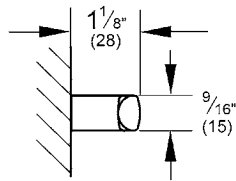

DEFINED
Robe Hook
MODEL # 40973000

Pure Freude
an Wasser

Product Description:

DEFINED
Robe Hook

Standard Specification:

- GROHE StarLight chrome finish
- Available at FERGUSON and Build.com

Color:

- 40973000 Starlight Chrome