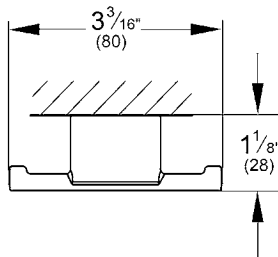

DEFINED
Robe Hook
MODEL # 40973000

Pure Freude
an Wasser

Product Description:

DEFINED
Robe Hook

Standard Specification:

- GROHE StarLight chrome finish
- Available at FERGUSON and Build.com

Color:

- 40973000 Starlight Chrome