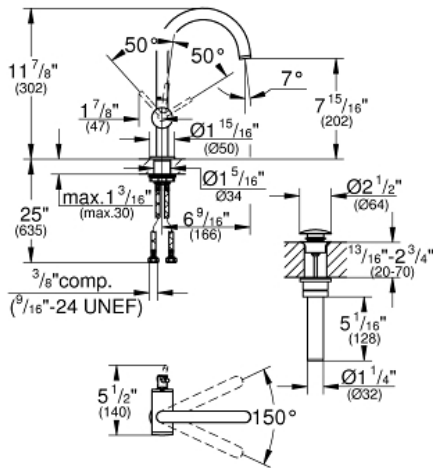

ATRIO  
Single-Handle Bathroom Faucet L-size

MODEL # 23828EN3

Pure Freude  
an Wasser

GROHE

**Product Description:**

**ATRIO**

**Single-Handle Bathroom Faucet L-size**

**Standard Specification:**

- Single hole installation
- **GROHE SilkMove** 1.1" (28 mm) ceramic cartridge
- **GROHE StarLight** finish
- Quick installation system
- Swivel tubular C-spout with flow control
- Stop limiter
- Push-open 1 1/4" (32mm) waste set
- Stainless steel flex lines
- Flow rate: 1.2 gpm (4.5 l/min)