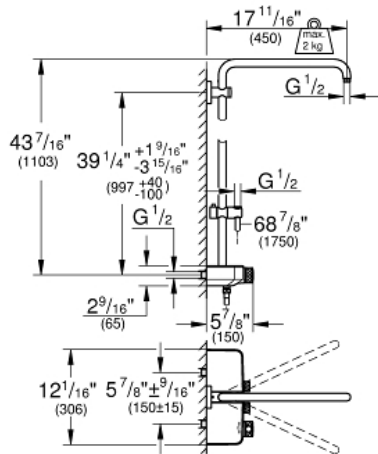

EUPHORIA SMARTCONTROL
SYSTEM MONO
Shower System with Thermostat
for Wall Mount
MODEL # 26511000

Pure Freude
an Wasser

Product Description:
EUPHORIA SMARTCONTROL SYSTEM MONO
Shower System with Thermostat for Wall Mount

Standard Specification:

- Consisting of:
- Horizontal 17 3/4" (450 mm) shower arm*
- Upper bracket adjustable for minimal adaption to existing drilling holes
- Exposed SmartControl thermostat
- Allows change between:
- Head shower and hand shower (to be ordered separately)**
- With ball joint
- Rotation angle $\pm 15^\circ$
- Adjustable height bar with gliding element
- Rotaflex metal shower hose 69" (1750mm)
- **GROHE StarLight** chrome finish
- **GROHE CoolTouch** No risk of scalding
- **GROHE TurboStat** Compact cartridge with wax thermoelement
- **GROHE EcoJoy** technology for less water and perfect flow
- GROHE SafeStop at 100°F (38°C)
- GROHE SafeStop Plus optional temperature limiter at 110°F (43°C) included
- SmartControl push for ON-OFF, turn for volume adjustment from EcoJoy to Full Flow
- Integrated GROHE EasyReach shower tray
- Inner WaterGuide for a longer life
- Twistfree to prevent hose from twisting
- Suitable for instantaneous heaters from 18 kW/h
- Minimum flow rate 1.8 gpm (7 l/min)
- Min. recommended pressure: 15 psi (1.0 bar)
- *Shower head weight of up to 4.4 lbs (2 kg) acceptable

Applicable Codes & Standards:

- ASME A112.18.1/CSA B125.1

Color:

- 26511000 StarLight Chrome