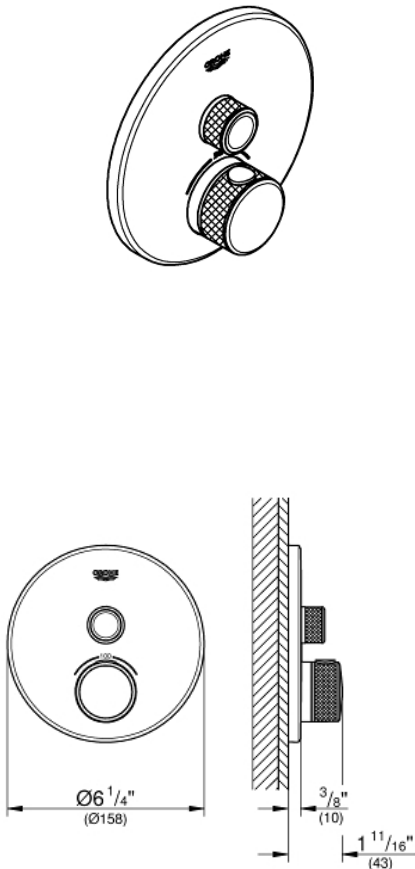

RETROFIT SYSTEM 260 Shower System

MODEL # 27867EN1

Pure Freude
an Wasser

GROHE

Product Description: RETROFIT SYSTEM 260 Shower System

Standard Specification:

- Consisting of:
- 17 3/4" horizontal swivel shower arm
- Switch between hand shower and shower head shower via built-in diverter
- Allows change between:
- Head shower Euphoria 260 (26 457)
- 3 adjustable sprays
- Rain, SmartRain, Jet
- With ball joint
- Rotation angle $\pm 15^\circ$
- Euphoria 110 handshower (27239)
- Spray pattern: Rain
- Adjustable height bar with gliding element
- Distance between diverter and upper bracket: 25 3/4" (653 mm)
- Rotaflex shower hose (59") (28 417)
- Angle adapter to prevent hose interfering with shower valve
- 2.5 gpm (9.5 l/min) flow limiter
- **GROHE DreamSpray** perfect spray pattern
- **GROHE StarLight** finish
- **SpeedClean**[®] anti-lime system
- Inner WaterGuide for a longer life
- Twistfree to prevent hose from twisting
- Min. recommended pressure: 15 psi
- System includes 2 back flow preventers
- Optional compensation disc (26 030) available for uneven wall installation
- Optional height extension (26 464) available for raising the shower head

Product Description:

Single Function Thermostatic Trim with Control Module

Standard Specification:

- Final installation set for:
- Required rough-in-set sold separately (GROHE Rapido SmartBox 35 601 000)
- Metal wall escutcheon with **GROHE QuickFix** (covered escutcheon and shaft sealing, covered fixing), 6° angle adjustable
- 3/8" (10mm) thin profile escutcheon
- **GROHE StarLight** finish
- SmartControl push for ON-OFF, turn for volume adjustment from EcoJoy to Full Flow
- Includes various icons to customize push buttons
- **GROHE TurboStat** Compact cartridge with wax thermoelement
- **GROHE SafeStop** safety button at 100°F/38°C
- Built-in check valve with dirt strainer
- Maximum flow performance: 7.7gpm (29L/min) @ 43.5 psi (3 bar)
- Optional flow reducer for CALGreen compliance included