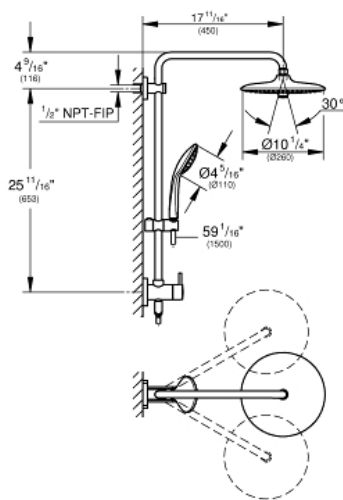

RETROFIT SYSTEM 260 Shower System

MODEL # 27867EN1

Pure Freude
an Wasser

GROHE

Product Description: RETROFIT SYSTEM 260 Shower System

Standard Specification:

- Consisting of:
- 17 3/4" horizontal swivel shower arm
- Switch between hand shower and shower head shower via built-in diverter
- Allows change between:
- Head shower Euphoria 260 (26 457)
- 3 adjustable sprays
- Rain, SmartRain, Jet
- With ball joint
- Rotation angle $\pm 15^\circ$
- Euphoria 110 handshower (27239)
- Spray pattern: Rain
- Adjustable height bar with gliding element
- Distance between diverter and upper bracket: 25 3/4" (653 mm)
- Rotaflex shower hose (59") (28 417)
- Angle adapter to prevent hose interfering with shower valve
- 2.5 gpm (9.5 l/min) flow limiter
- **GROHE DreamSpray** perfect spray pattern
- **GROHE StarLight** finish
- **SpeedClean**[®] anti-lime system
- Inner WaterGuide for a longer life
- Twistfree to prevent hose from twisting
- Min. recommended pressure: 15 psi
- System includes 2 back flow preventers
- Optional compensation disc (26 030) available for uneven wall installation
- Optional height extension (26 464) available for raising the shower head

Product Description:

Single Function Thermostatic Trim with Control Module

Standard Specification:

- Final installation set for:
- Required rough-in-set sold separately (GROHE Rapido SmartBox 35 601 000)
- Metal wall escutcheon with **GROHE QuickFix** (covered escutcheon and shaft sealing, covered fixing), 6° angle adjustable
- 3/8" (10mm) thin profile escutcheon
- **GROHE StarLight** finish
- SmartControl push for ON-OFF, turn for volume adjustment from EcoJoy to Full Flow
- Includes various icons to customize push buttons
- **GROHE TurboStat** Compact cartridge with wax thermoelement
- **GROHE SafeStop** safety button at 100°F/38°C
- Built-in check valve with dirt strainer
- Maximum flow performance: 7.7gpm (29L/min) @ 43.5 psi (3 bar)
- Optional flow reducer for CALGreen compliance included