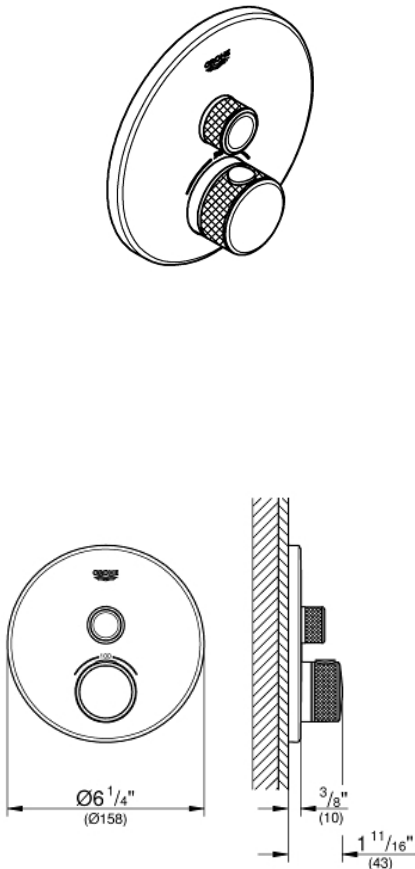

GROHTHERM SMARTCONTROL Single Function Thermostatic Trim with Control Module

MODEL # 29136EN0

Pure Freude an Wasser

GROHE America, Inc | 200 North Gary Avenue, Suite G, Roselle, IL 60172
Phone: +1 (800) 444-7643 | Fax: +1 (800) 225-2778 | us-customerservice@grohe.com

Product Description:

Single Function Thermostatic Trim with Control Module

Standard Specification:

- Final installation set for:
- Required rough-in-set sold separately (GROHE Rapido SmartBox 35 601 000)
- Metal wall escutcheon with **GROHE QuickFix** (covered escutcheon and shaft sealing, covered fixing), 6° angle adjustable
- 3/8" (10mm) thin profile escutcheon
- **GROHE StarLight** finish
- SmartControl push for ON-OFF, turn for volume adjustment from EcoJoy to Full Flow
- Includes various icons to customize push buttons
- **GROHE TurboStat** Compact cartridge with wax thermoelement
- **GROHE SafeStop** safety button at 100°F/38°C
- Built-in check valve with dirt strainer
- Maximum flow performance: 7.7gpm (29L/min) @ 43.5 psi (3 bar)
- Optional flow reducer for CALGreen compliance included

Applicable Codes & Standards:

- ASME A112.18.1/CSA B125.1
- CalGreen

Color:

- 29136EN0 Brushed Nickel