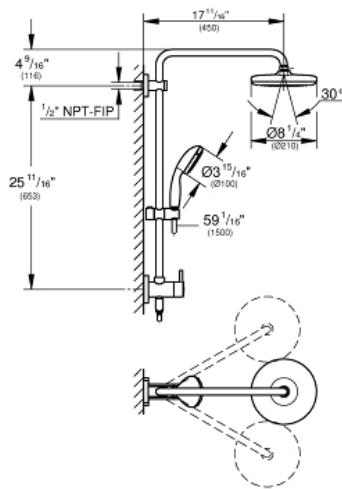

RETROFIT SYSTEM 210 Shower System

MODEL # 26123EN1

Pure Freude
an Wasser

GROHE

Product Description: RETROFIT SYSTEM 210 Shower System

Standard Specification:

- Consisting of:
 - 17 3/4" horizontal swivel shower arm
 - Switch between hand shower and shower head shower via built-in diverter
- Allows change between:
 - Head shower Tempesta 210 (26 409)
 - Spray pattern: Rain
 - With ball joint
 - Rotation angle $\pm 15^\circ$
 - Hand shower New Tempesta 100
- 2 Spray patterns:
 - 2 Adjustable spray patterns: Rain, Jet
 - Adjustable height bar with gliding element
 - Distance between diverter and upper bracket: 25 3/4" (653 mm)
 - Rotaflex shower hose (59") (28 417)
 - Angle adapter to prevent hose interfering with shower valve
- GROHE EcoJoy 1.75 gpm (6.6 l/min) flow limiter
- GROHE DreamSpray perfect spray pattern
- GROHE StarLight finish
- SpeedClean® anti-lime system
- Inner WaterGuide for a longer life
- Twistfree to prevent hose from twisting
- Min. recommended pressure: 15 psi
- System includes 2 back flow preventers
- Optional compensation disc (26 030) available for uneven wall installation
- Optional height extension (26 464) available for raising the shower head

Single Function Thermostatic Trim with Control Module

Standard Specification:

- Final installation set for:
- Required rough-in-set sold separately (GROHE Rapido SmartBox 35 601 000)
- Metal wall escutcheon with **GROHE QuickFix** (covered escutcheon and shaft sealing, covered fixing), 6° angle adjustable
- 3/8" (10mm) thin profile escutcheon
- **GROHE StarLight** finish
- SmartControl push for ON-OFF, turn for volume adjustment from EcoJoy to Full Flow
- Includes various icons to customize push buttons
- **GROHE TurboStat** Compact cartridge with wax thermoelement
- **GROHE SafeStop** safety button at 100°F/38°C
- Built-in check valve with dirt strainer
- Maximum flow performance: 7.7gpm (29L/min) @ 43.5 psi (3 bar)
- Optional flow reducer for CALGreen compliance included