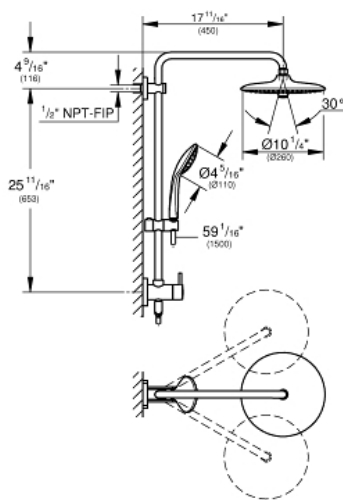

RETROFIT SYSTEM 260 Shower System

MODEL # 27867EN1

Pure Freude
an Wasser

GROHE

Product Description: RETROFIT SYSTEM 260 Shower System

Standard Specification:

- Consisting of:
- 17 3/4" horizontal swivel shower arm
- Switch between hand shower and shower head shower via built-in diverter
- Allows change between:
- Head shower Euphoria 260 (26 457)
- 3 adjustable sprays
- Rain, SmartRain, Jet
- With ball joint
- Rotation angle $\pm 15^\circ$
- Euphoria 110 handshower (27239)
- Spray pattern: Rain
- Adjustable height bar with gliding element
- Distance between diverter and upper bracket: 25 3/4" (653 mm)
- Rotaflex shower hose (59") (28 417)
- Angle adapter to prevent hose interfering with shower valve
- 2.5 gpm (9.5 l/min) flow limiter
- **GROHE DreamSpray** perfect spray pattern
- **GROHE StarLight** finish
- **SpeedClean**[®] anti-lime system
- Inner WaterGuide for a longer life
- Twistfree to prevent hose from twisting
- Min. recommended pressure: 15 psi
- System includes 2 back flow preventers
- Optional compensation disc (26 030) available for uneven wall installation
- Optional height extension (26 464) available for raising the shower head

Product Description:

Single Function Thermostatic Trim with Control Module

Standard Specification:

- Final installation set for:
- Required rough-in-set sold separately (GROHE Rapido SmartBox 35 601 000)
- Metal wall escutcheon with **GROHE QuickFix** (covered escutcheon and shaft sealing, covered fixing), 6° angle adjustable
- 3/8" (10mm) thin profile escutcheon
- **GROHE StarLight** chrome finish
- SmartControl push for ON-OFF, turn for volume adjustment from EcoJoy to Full Flow
- Includes various icons to customize push buttons
- **GROHE TurboStat** Compact cartridge with wax thermoelement
- **GROHE SafeStop** safety button at 100°F/38°C
- Built-in check valve with dirt strainer
- Maximum flow performance: 7.7gpm (29L/min) @ 43.5 psi (3 bar)
- Optional flow reducer for CALGreen compliance included