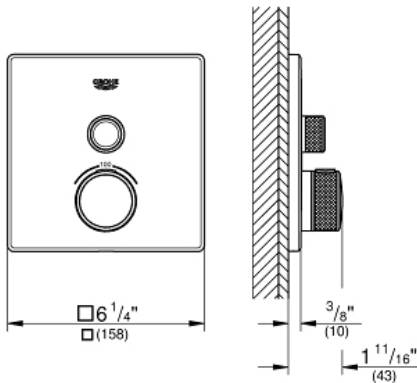

RETROFIT SYSTEM 260 Shower System

MODEL # 27867EN1

Pure Freude
an Wasser

GROHE

Product Description: RETROFIT SYSTEM 260 Shower System

Standard Specification:

- Consisting of:
- 17 3/4" horizontal swivel shower arm
- Switch between hand shower and shower head shower via built-in diverter
- Allows change between:
- Head shower Euphoria 260 (26 457)
- 3 adjustable sprays
- Rain, SmartRain, Jet
- With ball joint
- Rotation angle $\pm 15^\circ$
- Euphoria 110 handshower (27239)
- Spray pattern: Rain
- Adjustable height bar with gliding element
- Distance between diverter and upper bracket: 25 3/4" (653 mm)
- Rotaflex shower hose (59") (28 417)
- Angle adapter to prevent hose interfering with shower valve
- 2.5 gpm (9.5 l/min) flow limiter
- **GROHE DreamSpray** perfect spray pattern
- **GROHE StarLight** finish
- **SpeedClean**[®] anti-lime system
- Inner WaterGuide for a longer life
- Twistfree to prevent hose from twisting
- Min. recommended pressure: 15 psi
- System includes 2 back flow preventers
- Optional compensation disc (26 030) available for uneven wall installation
- Optional height extension (26 464) available for raising the shower head

Product Description:

Single Function Thermostatic Trim with Control Module

Standard Specification:

- Final installation set for:
- Required rough-in-set sold separately (GROHE Rapido SmartBox 35 601 000)
- Metal wall escutcheon with **GROHE QuickFix** (covered escutcheon and shaft sealing, covered fixing), 6° angle adjustable
- 3/8" (10mm) thin profile escutcheon
- **GROHE StarLight** chrome finish
- SmartControl push for ON-OFF, turn for volume adjustment from EcoJoy to Full Flow
- Includes various icons to customize push buttons
- **GROHE TurboStat** Compact cartridge with wax thermoelement
- **GROHE SafeStop** safety button at 100°F/38°C
- Built-in check valve with dirt strainer
- Maximum flow performance: 7.7gpm (29L/min) @ 43.5 psi (3 bar)
- Optional flow reducer for CALGreen compliance included