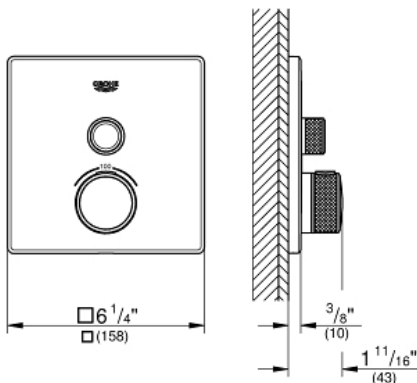

GROHTHERM SMARTCONTROL Single Function Thermostatic Trim with Control Module

MODEL # 29140000

Pure Freude an Wasser

GROHE

GROHE America, Inc | 200 North Gary Avenue, Suite G, Roselle, IL 60172
Phone: +1 (800) 444-7643 | Fax: +1 (800) 225-2778 | us-customerservice@grohe.com

Product Description:

Single Function Thermostatic Trim with Control Module

Standard Specification:

- Final installation set for:
- Required rough-in-set sold separately (GROHE Rapido SmartBox 35 601 000)
- Metal wall escutcheon with **GROHE QuickFix** (covered escutcheon and shaft sealing, covered fixing), 6° angle adjustable
- 3/8" (10mm) thin profile escutcheon
- **GROHE StarLight** chrome finish
- SmartControl push for ON-OFF, turn for volume adjustment from EcoJoy to Full Flow
- Includes various icons to customize push buttons
- **GROHE TurboStat** Compact cartridge with wax thermoelement
- **GROHE SafeStop** safety button at 100°F/38°C
- Built-in check valve with dirt strainer
- Maximum flow performance: 7.7gpm (29L/min) @ 43.5 psi (3 bar)
- Optional flow reducer for CALGreen compliance included

Applicable Codes & Standards:

- ASME A112.18.1/CSA B125.1
- CalGreen

Color:

- 29140000 StarLight Chrome