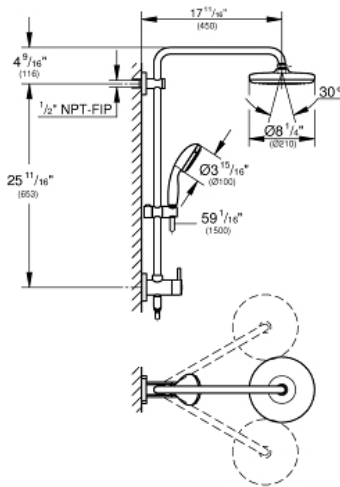

RETROFIT SYSTEM 210 Shower System

MODEL # 26123EN1

Pure Freude
an Wasser

GROHE

Product Description: RETROFIT SYSTEM 210 Shower System

Standard Specification:

- Consisting of:
 - 17 3/4" horizontal swivel shower arm
 - Switch between hand shower and shower head shower via built-in diverter
- Allows change between:
 - Head shower Tempesta 210 (26 409)
 - Spray pattern: Rain
 - With ball joint
 - Rotation angle $\pm 15^\circ$
 - Hand shower New Tempesta 100
- 2 Spray patterns:
 - 2 Adjustable spray patterns: Rain, Jet
 - Adjustable height bar with gliding element
 - Distance between diverter and upper bracket: 25 3/4" (653 mm)
 - Rotaflex shower hose (59") (28 417)
 - Angle adapter to prevent hose interfering with shower valve
- GROHE EcoJoy 1.75 gpm (6.6 l/min) flow limiter
- GROHE DreamSpray perfect spray pattern
- GROHE StarLight finish
- SpeedClean® anti-lime system
- Inner WaterGuide for a longer life
- Twistfree to prevent hose from twisting
- Min. recommended pressure: 15 psi
- System includes 2 back flow preventers
- Optional compensation disc (26 030) available for uneven wall installation
- Optional height extension (26 464) available for raising the shower head

Single Function Thermostatic Trim with Control Module

Standard Specification:

- Final installation set for:
- Required rough-in-set sold separately (GROHE Rapido SmartBox 35 601 000)
- Metal wall escutcheon with **GROHE QuickFix** (covered escutcheon and shaft sealing, covered fixing), 6° angle adjustable
- 3/8" (10mm) thin profile escutcheon
- **GROHE StarLight** chrome finish
- SmartControl push for ON-OFF, turn for volume adjustment from EcoJoy to Full Flow
- Includes various icons to customize push buttons
- **GROHE TurboStat** Compact cartridge with wax thermoelement
- **GROHE SafeStop** safety button at 100°F/38°C
- Built-in check valve with dirt strainer
- Maximum flow performance: 7.7gpm (29L/min) @ 43.5 psi (3 bar)
- Optional flow reducer for CALGreen compliance included