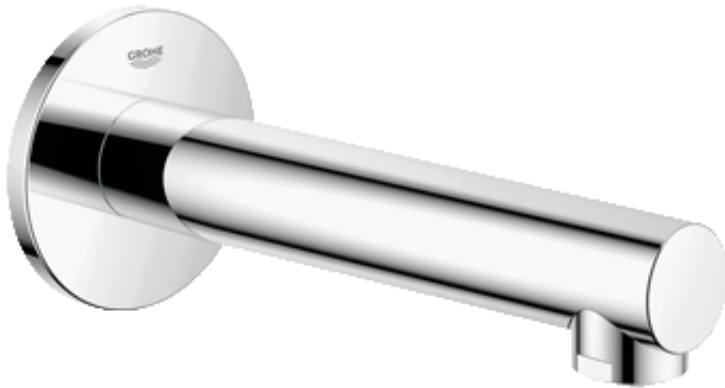

#### Color:

- 29137000 StarLight Chrome

### Color:

- 35601000 StarLight Chrome

- ASME A112.18.1/CSA B125.1

**Color:**

- 28577 000 chrome
- 28577 BE0 Sterling inf
- 28577 EN0 Brushed Nickel
- 28577 ZB0 Oil Rubbed Bronze

CONCETTO  
Tub Spout  
MODEL # 13274

Pure Freude an Wasser

GROHE America, Inc | 200 North Gary Avenue, Suite G, Roselle, IL 60172  
Phone: +1 (800) 444-7643 | Fax: +1 (800) 225-2778 | us-customerservice@grohe.com

**ADA**

**Product Description:**  
Tub Spout

**Standard Specification:**

- GROHE StarLight® finish
- Wall mount
- Flow control
- 1/2" NPT Male Threads
- Projection 6 11/16"

**Applicable Codes & Standards:**