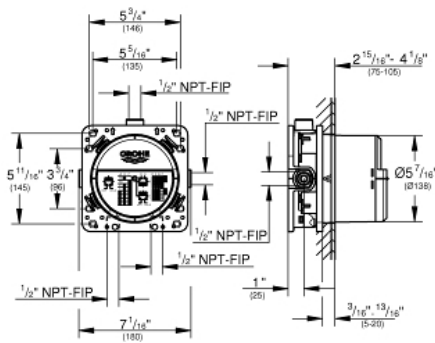

Color:

- 35601000 StarLight Chrome