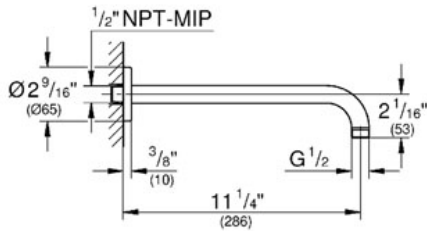

Color:

- ☐ 28577 000 chrome
- ☐ 28577 BE0 Sterling inf
- ☐ 28577 EN0 Brushed Nickel
- ☐ 28577 ZB0 Oil Rubbed Bronze