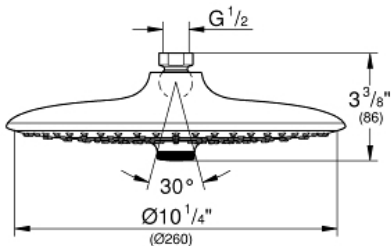

EUPHORIA 260 Shower Head 3 Sprays

MODEL # 26457000

Pure Freude an Wasser

GROHE

GROHE America, Inc | 200 North Gary Avenue, Suite G, Roselle, IL 60172
Phone: +1 (800) 444-7643 | Fax: +1 (800) 225-2778 | us-customerservice@grohe.com

Product Description: Shower Head 3 Sprays

Standard Specification:

- Rain, SmartRain, Jet
- 10" Diameter
- Rotating ball joint $\pm 15^\circ$
- 1/2" Connection thread
- 2.5 gpm (9.5 l/min) flow limiter
- **GROHE DreamSpray** perfect spray pattern
- **GROHE StarLight** chrome finish
- **SpeedClean**® anti-lime system
- Inner WaterGuide for a longer life
- Suitable for instantaneous heater
- Min. recommended pressure: 15 psi

Applicable Codes & Standards:

- Energy Policy Act of 1992
- ASME A112.18.1/CSA B125.1
- US Federal and State material regulations

Color:

- ☐ 26457000 StarLight Chrome