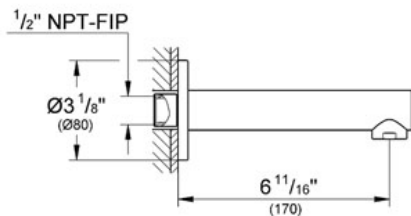

**Product Description:**  
Shower Arm 11 1/4" NPT

**Standard Specification:**

- GROHE StarLight® finish
- Can be used with all Rainshower shower heads except Rainshower Jumbo
- 1/2" NPT Male Threads

**Applicable Codes & Standards:**

**ADA**

**Product Description:**  
Tub Spout

**Standard Specification:**

- GROHE StarLight® finish
- Wall mount
- Flow control
- 1/2" NPT Male Threads
- Projection 6 11/16"

**Applicable Codes & Standards:**