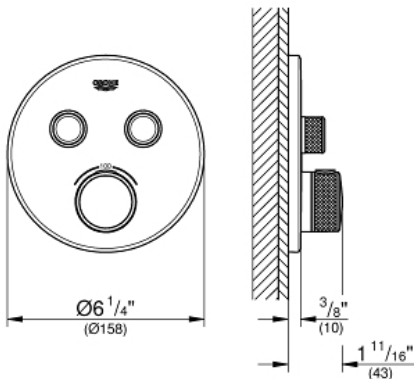

GROHTHERM SMARTCONTROL Dual Function Thermostatic Trim with Control Module

MODEL # 29137000

Pure Freude an Wasser

GROHE

GROHE America, Inc | 200 North Gary Avenue, Suite G, Roselle, IL 60172
Phone: +1 (800) 444-7643 | Fax: +1 (800) 225-2778 | us-customerservice@grohe.com

Product Description:

Dual Function Thermostatic Trim with Control Module

Standard Specification:

- Final installation set for:
- Required rough-in-set sold separately (GROHE Rapido SmartBox 35 601 000)
- Metal wall escutcheon with **GROHE QuickFix** (covered escutcheon and shaft sealing, covered fixing), 6° angle adjustable
- 3/8" (10mm) thin profile escutcheon
- **GROHE StarLight** chrome finish
- SmartControl push for ON-OFF, turn for volume adjustment from EcoJoy to Full Flow
- Includes various icons to customize push buttons
- **GROHE TurboStat** Compact cartridge with wax thermoelement
- **GROHE SafeStop** safety button at 100°F/38°C
- Built-in check valve with dirt strainer
- Multiple outlets can be run simultaneously
- Maximum flow performance combined: 7.7gpm (29L/min) @ 43.5 psi (3 bar)
- Optional flow reducer for CALGreen compliance included

Applicable Codes & Standards:

- ASME A112.18.1/CSA B125.1
- CalGreen

Color:

- 29137000 StarLight Chrome