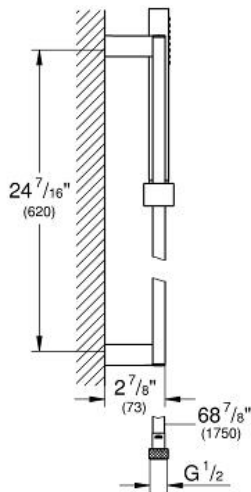

Standard Specification:

- 3 outlets 1/2" Female NPT
- 2 inlets 1/2" Female NPT
- Installation depth 3"-4" (75-105 mm)
- Pre-mounted flushing plug
- Stable built-in box and plaster guard
- Mounting options for solid walls and dry walls
- Trim not included

Product Description:
**EUPHORIA CUBE+ STICK
Shower Set**

Standard Specification:

- Consisting of:
- Euphoria Cube Hand Shower (27 888 000), 2.5 gpm
- 24" Shower rail (27 892 000)
- 69" metal shower hose (28 025)
- 2.5 gpm (9.5 l/min) flow limiter
- **GROHE DreamSpray** perfect spray pattern
- **GROHE StarLight** chrome finish
- **SpeedClean** anti-lime system
- Inner WaterGuide for a longer life
- Twistfree to prevent hose from twisting
- Suitable for instantaneous heater
- Max Flow Rate 2.5 gpm at 80 psi (9.5 L/min)
- Min. recommended pressure: 15 psi

Product Description:
ALLURE BRILLIANT
Shower outlet elbow

Standard Specification:

- 1/2" NPT Male Threads
- Protected against backflow
- GROHE StarLight chrome finish

Applicable Codes & Standards:

- Energy Policy Act of 1992
- ASME A112.18.1/CSA B125.1