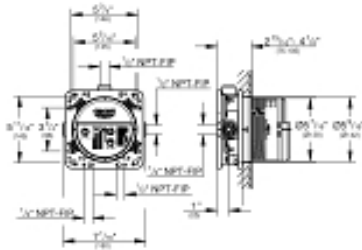

RAPIDO SMARTBOX
Universal Rough-In Box
MODEL # 35601000

Pure Freude
an Wasser

GROHE

Product Description:
RAPIDO SMARTBOX
Universal Rough-In Box

Standard Specification:

- 3 outlets 1/2" Female NPT
- 2 inlets 1/2" Female NPT
- Installation depth 3"-4" (75-105 mm)
- Pre-mounted flushing plug
- Stable built-in box and plaster guard
- Mounting options for solid walls and dry walls
- Trim not included

Applicable Codes & Standards:

- ASME A112.18.1/CSA B125.1

Color:

- 35601000 StarLight Chrome