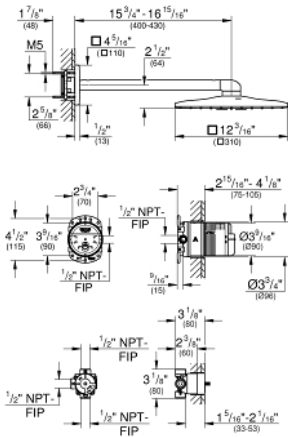

RAINSHOWER 310
SMARTACTIVE CUBE
Shower Head Set 2 Sprays
MODEL # 26504000

Pure Freude
an Wasser

Product Description:
RAINSHOWER 310 SMARTACTIVE CUBE
Shower Head Set 2 Sprays

Standard Specification:

- Consisting of:
- Rainshower 310 SmartActive Cube shower head
- 2 Spray patterns:
- GROHE PureRain, ActiveRain
- Includes 16" shower arm
- 1.75 gpm
- **GROHE DreamSpray** perfect spray pattern
- **GROHE StarLight** chrome finish
- **SpeedClean** anti-lime system
- Inner WaterGuide for a longer life
- Rough-in set for shower head
- 2-Way diverter rough-in set 29 900 000 (Trim set to be ordered separately)

Applicable Codes & Standards:

- Energy Policy Act of 1992
- ASME A112.18.1/CSA B125.1
- US Federal and State material regulations

Color:

- 26504000 StarLight Chrome