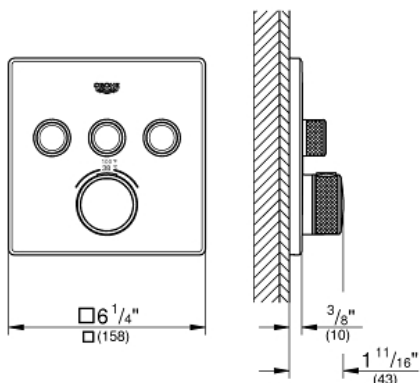

GROHTHERM SMARTCONTROL Triple Function Thermostatic Trim with Control Module

MODEL # 29142000

Pure Freude
an Wasser

GROHE

Product Description:
GROHTHERM SMARTCONTROL
Triple Function Thermostatic Trim with Control Module

Standard Specification:

- Final installation set for:
- Required rough-in-set sold separately (GROHE Rapido SmartBox 35 601 000)
- Metal wall escutcheon with **GROHE QuickFix** (covered escutcheon and shaft sealing, covered fixing), 6° angle adjustable
- 3/8" (10 mm) thin profile escutcheon
- **GROHE StarLight** chrome finish
- SmartControl push for ON-OFF, turn for volume adjustment from EcoJoy to Full Flow
- Includes various icons to customize push buttons
- **GROHE TurboStat** Compact cartridge with wax thermoelement
- **GROHE SafeStop** safety button at 100°F/38°C
- Built-in check valve with dirt strainer
- Multiple outlets can be run simultaneously
- Maximum flow performance combined: 9.5gpm (36L/min) @ 43.5 psi (3 bar)
- Optional flow reducer for CALGreen compliance included

Standard Specification:

- 3 outlets 1/2" Female NPT
- 2 inlets 1/2" Female NPT
- Installation depth 3"-4" (75-105 mm)
- Pre-mounted flushing plug
- Stable built-in box and plaster guard
- Mounting options for solid walls and dry walls
- Trim not included

Product Description:
**EUPHORIA CUBE+ STICK
Shower Set**

Standard Specification:

- Consisting of:
- Euphoria Cube Hand Shower (27 888 000), 2.5 gpm
- 24" Shower rail (27 892 000)
- 69" metal shower hose (28 025)
- 2.5 gpm (9.5 l/min) flow limiter
- **GROHE DreamSpray** perfect spray pattern
- **GROHE StarLight** chrome finish
- **SpeedClean** anti-lime system
- Inner WaterGuide for a longer life
- Twistfree to prevent hose from twisting
- Suitable for instantaneous heater
- Max Flow Rate 2.5 gpm at 80 psi (9.5 L/min)
- Min. recommended pressure: 15 psi