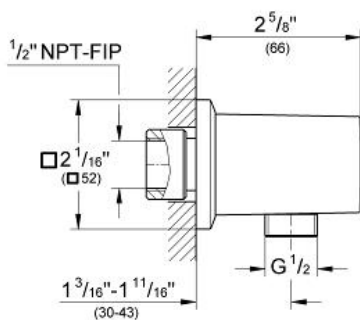

Product Description:
**EUPHORIA CUBE+ STICK
Shower Set**

Standard Specification:

- Consisting of:
- Euphoria Cube Hand Shower (27 888 000), 2.5 gpm
- 24" Shower rail (27 892 000)
- 69" metal shower hose (28 025)
- 2.5 gpm (9.5 l/min) flow limiter
- **GROHE DreamSpray** perfect spray pattern
- **GROHE StarLight** chrome finish
- **SpeedClean** anti-lime system
- Inner WaterGuide for a longer life
- Twistfree to prevent hose from twisting
- Suitable for instantaneous heater
- Max Flow Rate 2.5 gpm at 80 psi (9.5 L/min)
- Min. recommended pressure: 15 psi

Product Description:
ALLURE BRILLIANT
Shower outlet elbow

Standard Specification:

- 1/2" NPT Male Threads
- Protected against backflow
- GROHE StarLight chrome finish

Applicable Codes & Standards:

- Energy Policy Act of 1992
- ASME A112.18.1/CSA B125.1