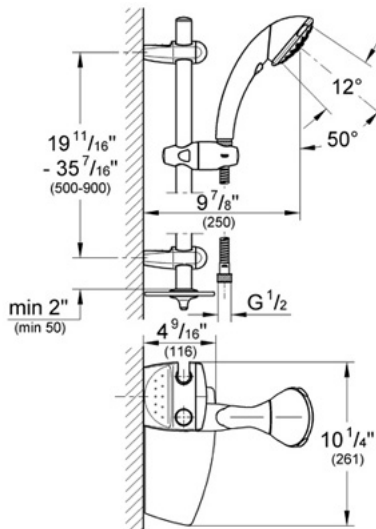

28 573 Champagne Shower System

Description

-LIMITED AVAILABILITY-

Movario Champagne Hand Shower (28 443) with:
 8-position RotaHead System to adjust spray angle and position
 RotaHead allows hand shower to function as a shower head or a body spray
 GROHE DreamSpray® Technology
 SpeedClean anti-lime system
 4 spray patterns --
 Normal spray
 Rain spray
 Jet spray
 Champagne spray

36" adjustable height shower bar (28 398)
 59" hand shower hose (28 417)
 Universal tray (28 549)

Flow Rate

2.5 gpm at 80 psi (9.5. lpm)

Code Compliance

ASME/ANSI A112.18.1M
 ADA Compliant

Finish Options

28 573 000 Starlight® Chrome