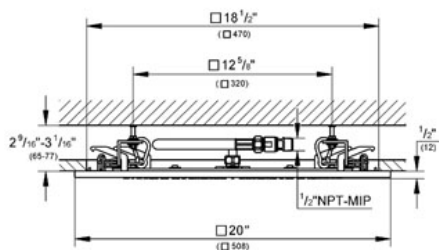

Product Description:

Standard Specification:

- GROHE StarLight® finish
- GROHE DreamSpray® perfect spray pattern
- SpeedClean anti-lime system
- Suitable for instantaneous heater
- 20" x 20"
- Rain spray
- 1/2" NPT Female thread
- Max Flow Rate 2.5 gpm at 80 psi (9.5 L/min)