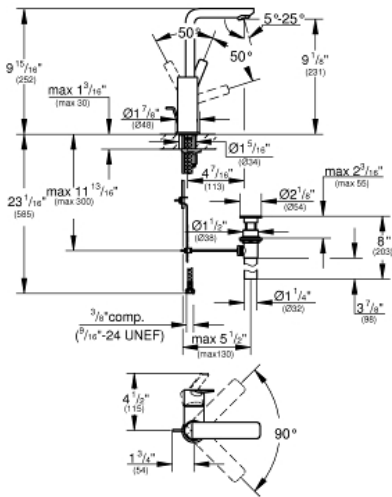

LINEARE Single-Handle Bathroom Faucet L- Size

MODEL # 2382500A

Pure Freude
an Wasser

GROHE

Product Description:

LINEARE

Single-Handle Bathroom Faucet L-Size

Standard Specification:

- Single hole installation
- Metal lever handle
- **GROHE SilkMove** 1.1" (28 mm) ceramic cartridge
- With temperature limiter
- **GROHE StarLight** chrome finish
- **GROHE AquaGuide** adjustable flow control
- **GROHE QuickFix** installation system
- Swivel tubular spout with flow control and stop limiter
- Includes waste-set drain assembly
- Flexible hose connections

Applicable Codes & Standards:

- Energy Policy Act of 1992
- NSF 61
- ASME A112.18.1/CSA B125.1
- US Federal and State material regulations
- EPA WaterSense®
- ICC/ANSI A117.1

Color:

- 2382500A StarLight Chrome