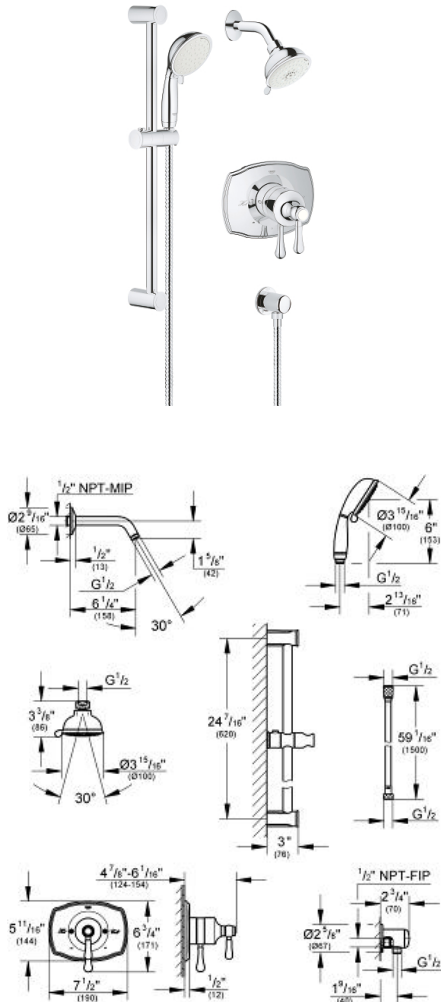

GROHFLEX SHOWER SET

Pressure Balance Valve

MODEL # 35053001

Pure Freude
an Wasser

GROHE

Product Description:
GROHFLEX SHOWER SET
Pressure Balance Valve

Standard Specification:

- Shower combination
- Consisting of:
 - New Tempesta Rustic 100 head shower IV 6.6 l/min (26 045)
 - Relexa® 6 5/8" shower arm (27 412)
 - GrohFlex® PBV Authentic dual function (19 844)
 - New Tempesta Rustic 100 hand shower II, 6.6 l/min (26 048)
 - Rotaflex shower hose (59") (28 417)
 - Relexa® wall union (28 672)
 - Requires GrohFlex® Universal Rough-In Box (35 026)

Applicable Codes & Standards:

- Energy Policy Act of 1992
- ASME A112.18.1/CSA B125.1

Color:

- 35053001 StarLight Chrome