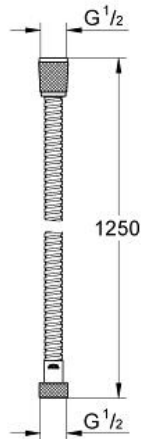

RELEXAFLEX METAL LONGLIFE 49" Metal Longlife Hose

MODEL # 28142000

*Pure Freude
an Wasser*

GROHE
WAVES

Product Description:
RELEXAFLEX METAL LONGLIFE
49" Metal Longlife Hose

Standard Specification:

- 49"
- Metal
- Longlife
- Strengthened model
- Tensile strength: 750 N
- Pressure resistance: up to 16 bar
- Heat resistance 165°F
- AntiFold bend proof
- Universal connection G 1/2" x 1/2"
- **GROHE StarLight** chrome finish

Color:

- 28142000 StarLight Chrome