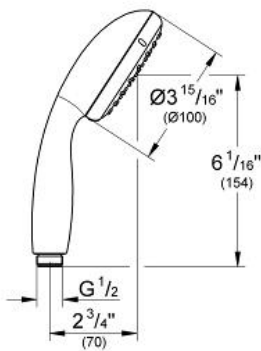

Product Description: Handshower 2 Sprays

Standard Specification:

- 2 Adjustable spray patterns: Rain, Jet
- GROHE EcoJoy 1.5 gpm (5.7 l/min) flow restrictor
- GROHE DreamSpray perfect spray pattern
- GROHE StarLight chrome finish
- SpeedClean® anti-lime system
- Inner WaterGuide for a longer life
- Universal mounting system (fits all standard shower hoses)
- Min. recommended pressure: 15 psi