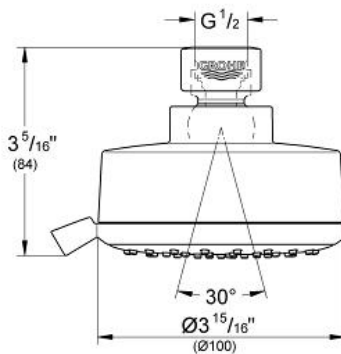

NEW TEMPESTA
COSMOPOLITAN 100
Shower Head 4 Sprays
MODEL # 27591001

Pure Freude an Wasser

GROHE

GROHE America, Inc | 200 North Gary Avenue, Suite G, Roselle, IL 60172
Phone: +1 (800) 444-7643 | Fax: +1 (800) 225-2778 | us-customerservice@grohe.com

Product Description:
Shower Head 4 Sprays

Standard Specification:

- 4 Sprays: GROHE Rain O², Rain, Massage and Jet
- Rotating ball joint $\pm 15^\circ$
- 1/2" Connection thread
- 2.5 gpm (9.5 l/min) flow limiter
- **GROHE DreamSpray** perfect spray pattern
- **GROHE StarLight** chrome finish
- **SpeedClean**[®] anti-lime system
- Inner WaterGuide for a longer life
- Max Flow Rate 2.5 gpm (9.5 L/min)
- Min. recommended pressure: 15 psi