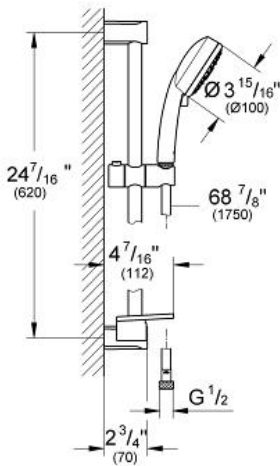

NEW TEMPESTA
COSMOPOLITAN 100
Shower Rail Set 4 Sprays
MODEL # 27577002

Pure Freude an Wasser

GROHE America, Inc | 200 North Gary Avenue, Suite G, Roselle, IL 60172
Phone: +1 (800) 444-7643 | Fax: +1 (800) 225-2778 | us-customerservice@grohe.com

Product Description:
Shower Rail Set 4 Sprays

Standard Specification:

- Consisting of:
- Hand shower (27 575 000)
- 24" shower bar (27 521)
- RelaxaFlex 69" plastic shower hose (28 154)
- **GROHE EasyReach** tray (27 596)
- 2.5 gpm (9.5 l/min) flow limiter
- **GROHE DreamSpray** perfect spray pattern
- **GROHE StarLight** chrome finish
- **SpeedClean**® anti-lime system
- Inner WaterGuide for a longer life
- Min. recommended pressure: 15 psi

Applicable Codes & Standards:

- Energy Policy Act of 1992
- ASME A112.18.1/CSA B125.1

Color:

- 27577002 StarLight Chrome