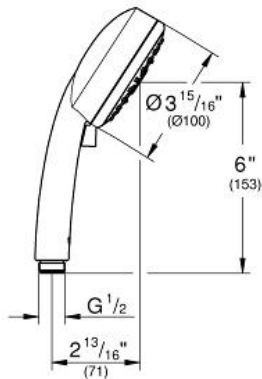

NEW TEMPESTA  
COSMOPOLITAN 100  
Shower Head 4 Sprays  
MODEL # 27575002

Pure Freude an Wasser

GROHE America, Inc | 200 North Gary Avenue, Suite G, Roselle, IL 60172  
Phone: +1 (800) 444-7643 | Fax: +1 (800) 225-2778 | us-customerservice@grohe.com

**Product Description:**  
Shower Head 4 Sprays

**Standard Specification:**

- 4 Sprays: GROHE Rain O<sup>2</sup>, Rain, Massage and Jet
- 2.5 gpm (9.5 l/min) flow limiter
- **GROHE DreamSpray** perfect spray pattern
- **GROHE StarLight** chrome finish
- **SpeedClean**<sup>®</sup> anti-lime system
- Inner WaterGuide for a longer life
- Universal mounting system (fits all standard shower hoses)
- Min. recommended pressure: 15 psi