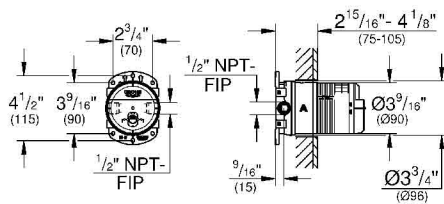

Product Description: Shower Head Set 2 Sprays

Standard Specification:

- Consisting of:
- Rainshower 310 SmartActive Cube shower head
- 2 Spray patterns:
- GROHE PureRain, ActiveRain
- Includes 16" shower arm
- **GROHE DreamSpray** perfect spray pattern
- **GROHE StarLight** chrome finish
- **SpeedClean®** anti-lime system
- Inner WaterGuide for a longer life
- Rough-in set for shower head
- 2-Way diverter rough-in set 29 900 000 (Trim set to be ordered separately)

Applicable Codes & Standards:

- Energy Policy Act of 1992
- ASME A112.18.1/CSA B125.1
- US Federal and State material regulations

Color:

- 26504000 StarLight Chrome