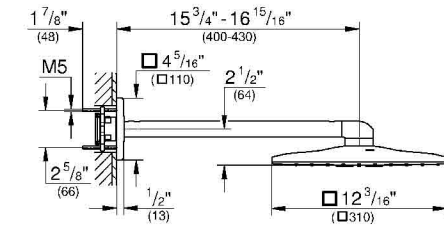

Product Description: Shower Head Set 2 Sprays

Standard Specification:

- Consisting of:
- Rainshower 310 SmartActive Cube shower head
- 2 Spray patterns:
- GROHE PureRain, ActiveRain
- Includes 16" shower arm
- **GROHE DreamSpray** perfect spray pattern
- **GROHE StarLight** chrome finish
- **SpeedClean®** anti-lime system
- Inner WaterGuide for a longer life
- Rough-in set for shower head
- 2-Way diverter rough-in set 29 900 000 (Trim set to be ordered separately)