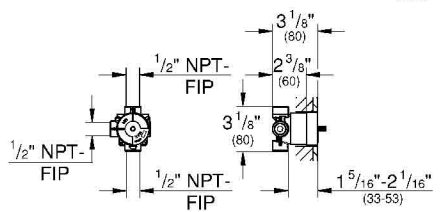

Product Description: Shower Head Set 2 Sprays

Standard Specification:

- Consisting of:
- Rainshower 310 SmartActive Cube shower head
- 2 Spray patterns:
- GROHE PureRain, ActiveRain
- Includes 16" shower arm
- **GROHE DreamSpray** perfect spray pattern
- **GROHE StarLight** chrome finish
- **SpeedClean®** anti-lime system
- Inner WaterGuide for a longer life
- Rough-in set for shower head
- 2-Way diverter rough-in set 29 900 000 (Trim set to be ordered separately)