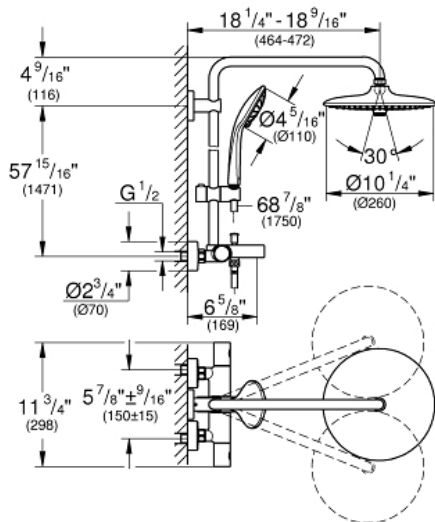

# EUPHORIA SYSTEM 260 Shower System with Bath Thermostat for Wall Mount

MODEL # 26177001

Pure Freude  
an Wasser

**GROHE**

**Product Description:**  
**EUPHORIA SYSTEM 260**  
**Shower System with Bath Thermostat for Wall Mount**

**Standard Specification:**

- Consisting of:
  - 17 3/4" horizontal swivel shower arm
  - Exposed thermostat with Aquadimmer that diverts between hand shower and showerhead
  - Allows change between:
    - Head shower Euphoria 260 (26 457)
    - 3 adjustable sprays
    - Rain, SmartRain, Jet
    - With ball joint
    - Rotation angle  $\pm 15^\circ$
    - Tub Spout
    - Separate diverter for hand shower
    - Euphoria hand shower (27 238 000)
  - 2 Spray patterns:
    - Rain, SmartRain
    - Adjustable height bar with gliding element
  - Rotaflex metal shower hose 69" (1750mm)
  - 2.5 gpm (9.5 l/min) flow limiter
  - **GROHE TurboStat** Compact cartridge with wax thermoelement
  - Exposed thermostatic temperature control with SafeStop at 100°F/38°C
  - **GROHE DreamSpray** perfect spray pattern
  - **GROHE StarLight** chrome finish
  - **GROHE SprayDimmer** (flow rate reduction)
  - **SpeedClean**<sup>®</sup> anti-lime system
  - Inner WaterGuide for a longer life
  - Twistfree to prevent hose from twisting
  - Minimum flow rate 1.8 gpm
  - Min. recommended pressure: 15 psi

**Applicable Codes & Standards:**

- Energy Policy Act of 1992
- ASME A112.18.1/CSA B125.1

**Color:**

□ 26177001 StarLight Chrome