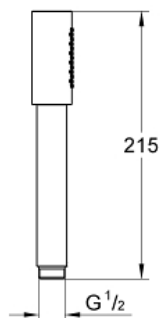

SENA STICK
Hand Shower
MODEL # 26465A00

Pure Freude
an Wasser

GROHE

Product Description:
SENA STICK
Hand Shower

Standard Specification:

- 1 Spray: Normal
- Metal
- GROHE EcoJoy 1.75 gpm (6.6 l/min) flow limiter
- GROHE DreamSpray perfect spray pattern
- GROHE StarLight finish
- SpeedClean anti-lime system
- Inner WaterGuide for a longer life
- Universal mounting system (fits all standard shower hoses)
- Suitable for instantaneous heater