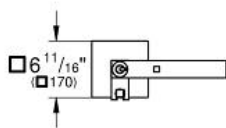

Product Description:

Standard Specification:

- Final installation set for:
- Rough-In Set (29 038 001)
- Requires Rough-In Set (29 038 001) (sold separately)
- **GROHE StarLight** finish
- Automatic diverter: bath/shower
- Spout with flow control
- 49" SilverFlex shower hose (28 362 000)
- 11 3/4" spout reach
- 1/2" Integrated non-return valve in the shower outlet
- With shower holder
- Protected against backflow