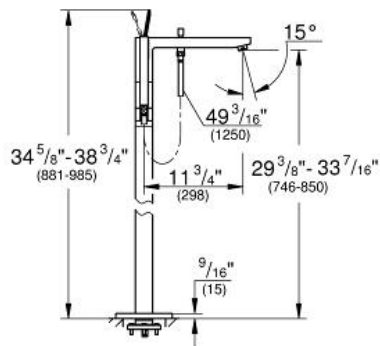

Product Description:

Standard Specification:

- Final installation set for:
- Rough-In Set (29 038 001)
- Requires Rough-In Set (29 038 001) (sold separately)
- **GROHE StarLight** finish
- Automatic diverter: bath/shower
- Spout with flow control
- 49" SilverFlex shower hose (28 362 000)
- 11 3/4" spout reach
- 1/2" Integrated non-return valve in the shower outlet
- With shower holder
- Protected against backflow