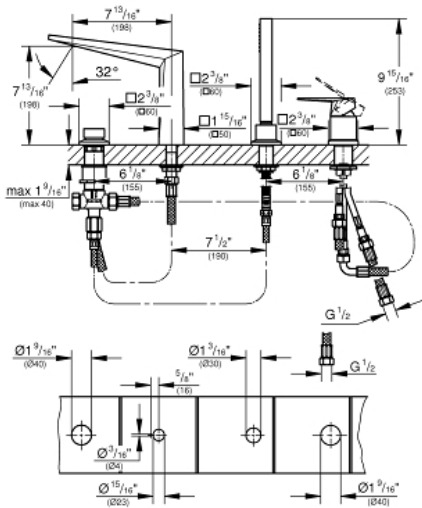

## Four-hole Single-lever Bath Combination

MODEL # 19787001

*Pure Freude an Wasser*

GROHE America, Inc | 200 North Gary Avenue, Suite G, Roselle, IL 60172  
 Phone: +1 (800) 444-7643 | Fax: +1 (800) 225-2778 | us-customerservice@grohe.com

#### Four-hole Single-lever Bath Combination

#### Standard Specification:

- GROHE SilkMove ceramic cartridge
- GROHE StarLight chrome finish
- Pre-assembled spout mounting
- OHM operating element
- Bath spout with integrated flow control
- Bath/shower diverter
- 79" metal shower hose
- Stainless steel flex lines
- Connection for shower hose
- Protected against backflow
- For use with 29 037 000