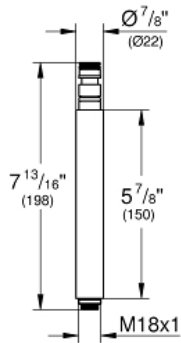

Retro-Fit 6" Height Extension

MODEL # 26464000

Pure Freude an Wasser

GROHE America, Inc | 200 North Gary Avenue, Suite G, Roselle, IL 60172
Phone: +1 (800) 444-7643 | Fax: +1 (800) 225-2778 | us-customerservice@grohe.com

Product Description:
Retro-Fit 6" Height Extension

Standard Specification:
• GROHE StarLight finish

Applicable Codes & Standards:
• ASME A112.18.1/CSA B125.1
• US Federal and State material regulations
• CalGreen