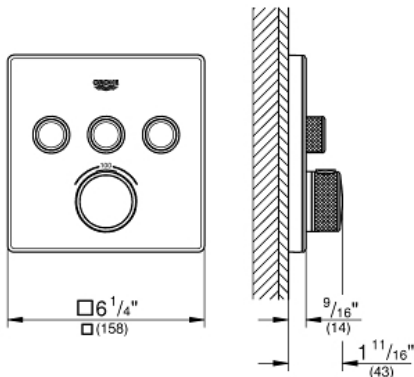

GROHTHERM SMARTCONTROL Triple Function Thermostatic Trim with Control Module

MODEL # 29165LS0

Pure Freude an Wasser

GROHE

GROHE America, Inc | 200 North Gary Avenue, Suite G, Roselle, IL 60172
Phone: +1 (800) 444-7643 | Fax: +1 (800) 225-2778 | us-customerservice@grohe.com

Product Description:

Triple Function Thermostatic Trim with Control Module

Standard Specification:

- Final installation set for:
- Required rough-in-set sold separately (GROHE Rapido SmartBox 35 601 000)
- Metal wall escutcheon with **GROHE QuickFix** (covered escutcheon and shaft sealing, covered fixing), 6° angle adjustable
- 3/8" (10mm) thin profile escutcheon
- **GROHE StarLight** finish
- SmartControl push for ON-OFF, turn for volume adjustment from EcoJoy to Full Flow
- Includes various icons to customize push buttons
- **GROHE TurboStat** Compact cartridge with wax thermoelement
- Exposed thermostatic temperature control with SafeStop at 100°F/38°C
- Built-in check valve with dirt strainer
- Multiple outlets can be run simultaneously
- Cover plate in moon white acrylic glass
- Maximum flow performance combined: 9.5gpm (36L/min) @ 43.5 psi (3 bar)
- Optional flow reducer for CALGreen compliance included

Applicable Codes & Standards:

- ASME A112.18.1/CSA B125.1
- CalGreen

Color:

- 29165LS0 Moon White