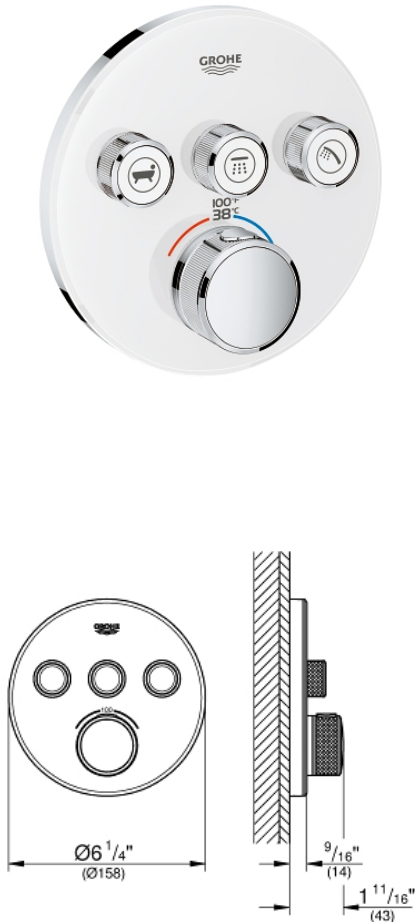

GROHThERM SMARTCONTROL Triple Function Thermostatic Trim with Control Module

MODEL # 29161LS0

Pure Freude an Wasser

GROHE

GROHE America, Inc | 200 North Gary Avenue, Suite G, Roselle, IL 60172
Phone: +1 (800) 444-7643 | Fax: +1 (800) 225-2778 | us-customerservice@grohe.com

Product Description:

Triple Function Thermostatic Trim with Control Module

Standard Specification:

- Final installation set for:
- Required rough-in-set sold separately (GROHE Rapido SmartBox 35 601 000)
- Metal wall escutcheon with **GROHE QuickFix** (covered escutcheon and shaft sealing, covered fixing), 6° angle adjustable
- 3/8" (10mm) thin profile escutcheon
- **GROHE StarLight** finish
- SmartControl push for ON-OFF, turn for volume adjustment from EcoJoy to Full Flow
- Includes various icons to customize push buttons
- **GROHE TurboStat** Compact cartridge with wax thermoelement
- **GROHE SafeStop** safety button at 100°F/38°C
- Built-in check valve with dirt strainer
- Multiple outlets can be run simultaneously
- Cover plate in moon white acrylic glass
- Maximum flow performance combined: 9.5gpm (36L/min) @ 43.5 psi (3 bar)
- Optional flow reducer for CALGreen compliance included

Applicable Codes & Standards:

- ASME A112.18.1/CSA B125.1
- CalGreen

Color:

- 29161LS0 Moon White