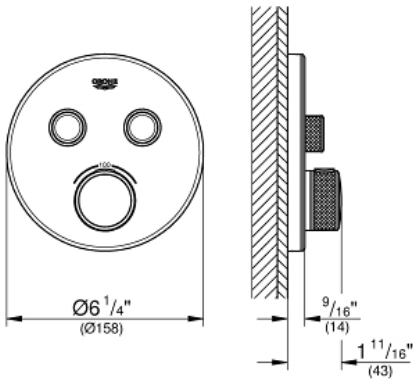

GROHTHERM SMARTCONTROL Dual Function Thermostatic Trim with Control Module

MODEL # 29160LS0

Pure Freude an Wasser

GROHE

GROHE America, Inc | 200 North Gary Avenue, Suite G, Roselle, IL 60172
Phone: +1 (800) 444-7643 | Fax: +1 (800) 225-2778 | us-customerservice@grohe.com

Product Description:

Dual Function Thermostatic Trim with Control Module

Standard Specification:

- Final installation set for:
- Required rough-in-set sold separately (GROHE Rapido SmartBox 35 601 000)
- Metal wall escutcheon with **GROHE QuickFix** (covered escutcheon and shaft sealing, covered fixing), 6° angle adjustable
- 3/8" (10mm) thin profile escutcheon
- **GROHE StarLight** finish
- SmartControl push for ON-OFF, turn for volume adjustment from EcoJoy to Full Flow
- Includes various icons to customize push buttons
- **GROHE TurboStat** Compact cartridge with wax thermoelement
- **GROHE SafeStop** safety button at 100°F/38°C
- Built-in check valve with dirt strainer
- Multiple outlets can be run simultaneously
- Cover plate in moon white acrylic glass
- Maximum flow performance combined: 7.7gpm (29L/min) @ 43.5 psi (3 bar)
- Optional flow reducer for CALGreen compliance included

Applicable Codes & Standards:

- ASME A112.18.1/CSA B125.1
- CalGreen

Color:

- 29160LS0 Moon White