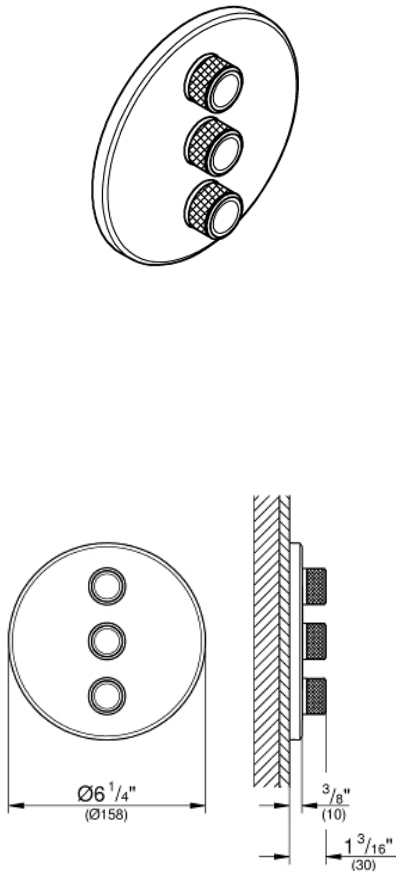

GROHTHERM SMARTCONTROL Triple Volume Control Trim

MODEL # 29122EN0

Pure Freude an Wasser

GROHE

GROHE America, Inc | 200 North Gary Avenue, Suite G, Roselle, IL 60172
Phone: +1 (800) 444-7643 | Fax: +1 (800) 225-2778 | us-customerservice@grohe.com

Product Description: Triple Volume Control Trim

Standard Specification:

- Final installation set for:
- GROHE Rapido SmartBox 35 601 000
- Metal wall escutcheon with **GROHE QuickFix** (covered escutcheon and shaft sealing, covered fixing), 6° angle adjustable
- 3/8" (10mm) thin profile escutcheon
- **GROHE StarLight** finish
- SmartControl push for ON-OFF, turn for volume adjustment from EcoJoy to Full Flow
- Includes various icons to customize push buttons
- Multiple outlets can be run simultaneously
- Maximum flow performance combined: 17.2gpm (65L/min) @ 43.5 psi (3 bar)
- Optional flow reducer for CALGreen compliance included

Color:

- 29122EN0 Brushed Nickel