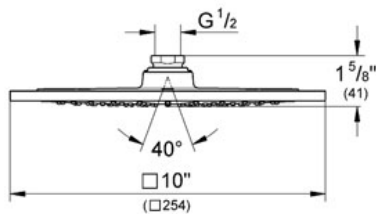

Product Description:
 Head shower 1 spray

Standard Specification:

- GROHE StarLight® finish
- GROHE DreamSpray® perfect spray pattern
- GROHE EcoJoy® technology for less water and perfect flow
- SpeedClean anti-lime system
- Metal
- 10" x 10"
- Rain spray
- Rotating ball joint ± 20°
- 1/2" Connection thread
- Suitable for instantaneous heater
- Max Flow Rate 2.5 gpm at 80 psi (9.5 L/min)