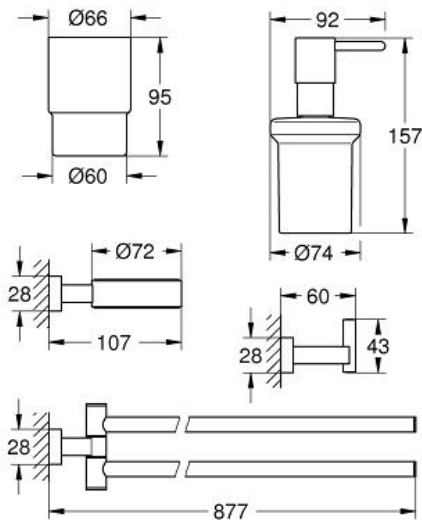

ESSENTIALS CUBE

MODEL # 40847001

Pure Freude
an Wasser

GROHE

Product Description: ESSENTIALS CUBE

Standard Specification:

- Material: Glass/Metal
- Soap dispenser with holder (40 756 001)
- Crystal glass with holder (40 755 001)
- Double towel bar (40 624 001)
- Includes robe hook (40 511 001)
- Concealed fastening
- **GROHE StarLight** finish

Color:

- 40847001 StarLight Chrome