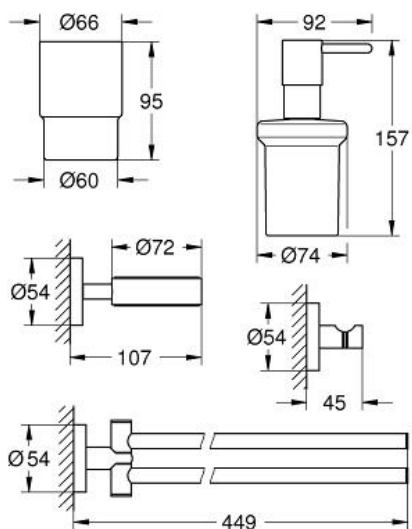

ESSENTIALS
MODEL # 40846001

Pure Freude
an Wasser

GROHE

Product Description:
ESSENTIALS

Standard Specification:

- Material: Metal
- Soap dispenser with holder (40 448 001)
- Crystal glass with holder (40 447 001)
- Robe hook (40 364 001)
- Concealed fastening
- **GROHE StarLight** finish
- Suitable for screwing (including screws and dowels) or gluing (glue 40 915 000 sold separately)

Color:

- 40846001 StarLight Chrome