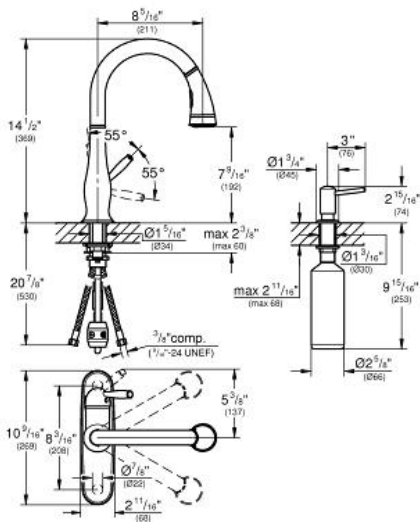

WEXFORD
Single-lever sink mixer 1/2"
MODEL # 30216001

Pure Freude an Wasser

GROHE America, Inc | 200 North Gary Avenue, Suite G, Roselle, IL 60172
Phone: +1 (800) 444-7643 | Fax: +1 (800) 225-2778 | us-customerservice@grohe.com

Product Description:
Single-lever sink mixer 1/2"

Standard Specification:

- Swivel Spout
- Single hole installation
- Swivel area 360°
- Adjustable flow rate limiter
- Automatic returning
- Integrated non-return valve
- Automatic return to aerator
- Locking Push Button Control - to switch from regular flow to spray
- Stainless steel flex lines
- Quick installation system
- **Protected against backflow**
- **SpeedClean®** anti-lime system
- **GROHE SilkMove** ceramic cartridge
- **GROHE SuperSteel** Infinity Finish™
- **GROHE StarLight** finish
- 8 5/16" reach
- including soap dispenser
- **Pull-out Dual Spray Control** - switches back and forth between regular flow and spray

Color:

- 30216001 001 chrome