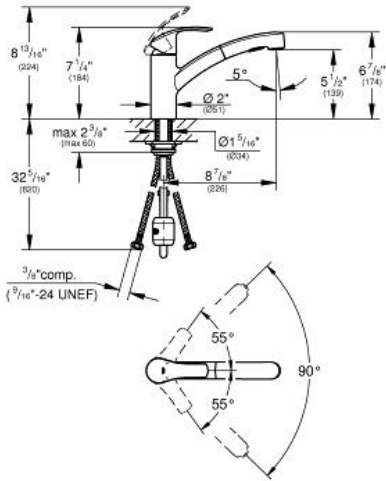

EUROSMART  
Single-Handle Kitchen Faucet  
MODEL # 30306000

Pure Freude  
an Wasser

GROHE

**Product Description:**  
**EUROSMART**  
**Single-Handle Kitchen Faucet**

**Standard Specification:**

- Single hole installation
- **GROHE StarLight** chrome finish
- **GROHE SilkMove** 35 mm ceramic cartridge
- flow strainer
- With integrated temperature limiter
- Adjustable flow rate limiter
- Swivel Spout
- 90° swivel radius
- Separate inner water ways – lead and nickel free
- **Pull-out Dual Spray Control** - switches back and forth between regular flow and spray
- Diverter: laminar spray/SpeedClean shower jet
- Automatic return to laminar spray
- Quick installation system
- Protected against backflow

**Applicable Codes & Standards:**

- Energy Policy Act of 1992
- NSF 61
- ASME A112.18.1/CSA B125.1
- US Federal and State material regulations

**Color:**

- 30306000 StarLight Chrome