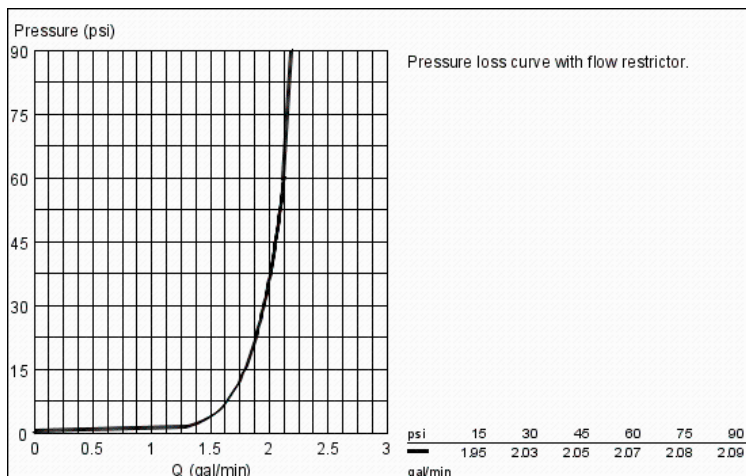

Color:

- 33330001 001 chrome