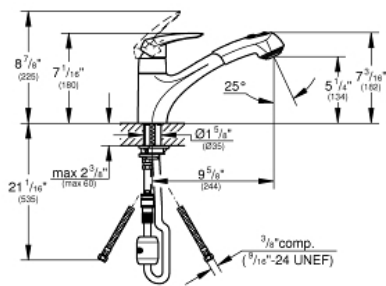

Product Description:
Single-lever sink mixer 1/2"

Standard Specification:

- Dual Spray Pull-Out
- Single hole installation
- GROHE SilkMove® ceramic cartridge
- Adjustable flow rate limiter
- Swivel cast spout with stop limiter
- SpeedClean® anti-lime system
- Locking Dual Spray Control - switches back and forth between regular flow and spray
- Stainless steel flex lines
- Quick installation system
- Single Lever Handle
- Spout Reach 9 5/8"
- Max Flow Rate: 1.75 gpm (6.6 L/min)

Adaptor

Standard Specification:

- **Foot control: activation of water via contact with sensor**
- 6 V lithium-battery supply (type CR-P2)
- **CE approved**
- Solenoid valve
- Fixed value mixing valve
- Automatic safety stop after 60 sec. (factory set)
- Retro-fit upgrade set compatible with all GROHE pull-out and pull-down kitchen faucets: K7® (32 178), LadyLux® (32 298, 32 226, 32 283, 33 893, 32 245, 32 256, 33 755, 33 759), Minta™ (32 319, 31 378), Bridgeford® (33 870), Concetto (32 665, 31 479, 31 453), Essence New (30 271), Parkfield® (30 213, 30 296), Eurodisc®/Eurodisc® Cosmopolitan (33 330), Europlus (32 946) and Alira (32 999)