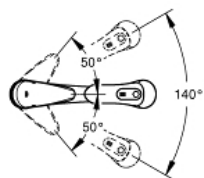

Product Description:
Single-lever sink mixer 1/2"

Standard Specification:

- Dual Spray Pull-Out
- Single hole installation
- GROHE SilkMove® ceramic cartridge
- Adjustable flow rate limiter
- Swivel cast spout with stop limiter
- SpeedClean® anti-lime system
- Locking Dual Spray Control - switches back and forth between regular flow and spray
- Stainless steel flex lines
- Quick installation system
- Single Lever Handle
- Spout Reach 9 5/8"
- Max Flow Rate: 1.75 gpm (6.6 L/min)