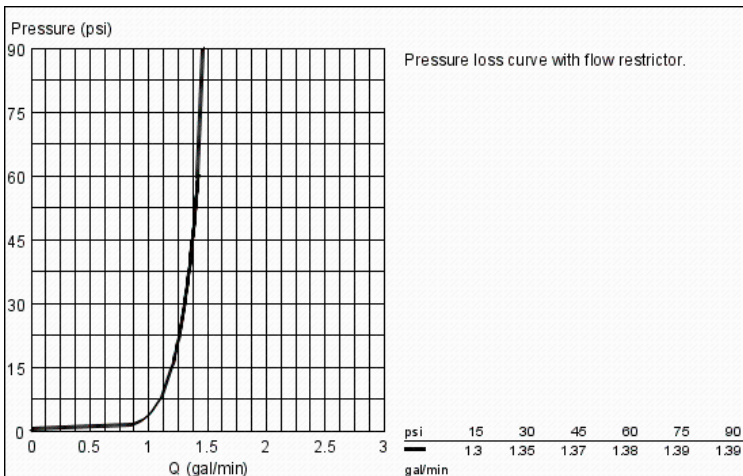

Color:

- 3222600E 00E chrome