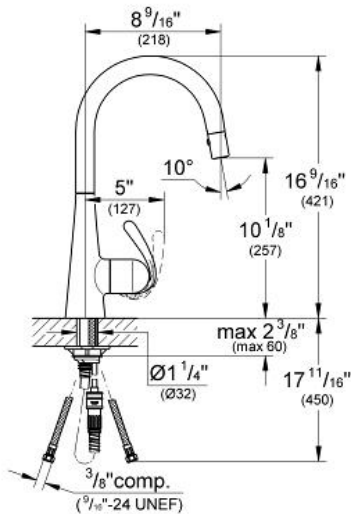

**Product Description:**  
Single-lever sink mixer 1/2"

**Standard Specification:**

- Single hole installation
- **GROHE EcoJoy®** technology for less water and perfect flow
- Swivel Spout
- Adjustable flow rate limiter
- **Dual Spray Pull-Out**
- Automatic returning
- Integrated non-return valve
- Diverter: aerator/shower jet
- Automatic return to aerator
- Stainless steel flex lines
- Quick installation system
- **SpeedClean®** anti-lime system
- **Protected against backflow**
- **GROHE SilkMove®** ceramic cartridge
- **GROHE StarLight®** finish
- **GROHE SuperSteel** Infinity Finish™
- **GROHE RealSteel®** Stainless Steel Construction produced from Grade 304 stainless steel
- Max Flow Rate: 1.5 gpm (5.7 L/min)