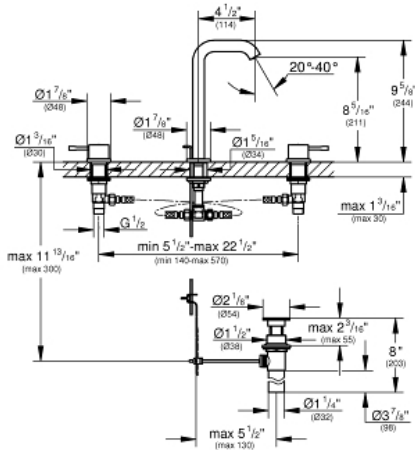

ESSENCE  
8" Widespread Two-Handle  
Bathroom Faucet L-Size

MODEL # 20431A0A

Pure Freude  
an Wasser

GROHE

**Product Description:**

ESSENCE

8" Widespread Two-Handle Bathroom Faucet L-Size

**Standard Specification:**

- 1/2" (13mm) ceramic cartridge (90° turn)
- GROHE StarLight finish
- GROHE EcoJoy Mousseur 1.2 gpm
- GROHE QuickFix rapid installation system
- 1 1/4" pop-up waste set
- Pressure resistant flexible connection hoses (between spout and side valves)
- 1/2" x 7/16" (13mm x 10.5mm) union nut