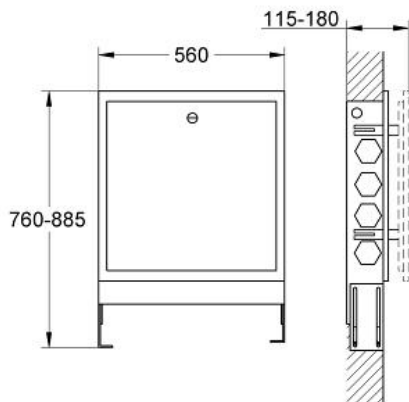

GROHE F-DIGITAL DELUXE

MODEL # 36367000

*Pure Freude
an Wasser*

GROHE

Product Description:
GROHE F-DIGITAL DELUXE

Standard Specification:

550 x 700 x 110 mm
Height (100 mm) and depth (50 mm) adjustable
Removable front panel for installation
Adjustable front frame for installation in wall niche
Galvanized and powder-coated (RAL 9010, pure white) steel plate
1 mm thick steel plate
Two mounting rails and an elbow for power outlets and mounting materials