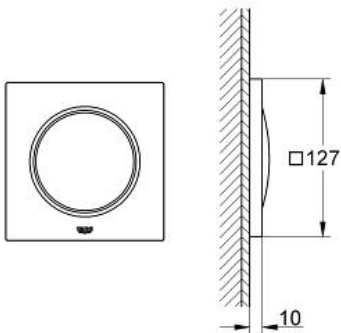

RAINSHOWER F-SERIES

MODEL # 36359000

Pure Freude
an Wasser

GROHE

Product Description: RAINSHOWER F-SERIES

Standard Specification:

- 127 x 127 mm per module
- Full-spectrum LED: soft light with changing rainbow colors
- Individually adjustable: permanent lighting with color selection
- Consisting of:
  - 1 light module with two plug connections
  - 1 light module with one plug connection
- Waterproof & corrosion protected
- Supply voltage: 12 V DC
- **CE approved and meets the requirements of IAPMO IGC 349-2017**
- **GROHE StarLight** chrome finish
- Requires rough-in set (29 072 000), F-digital Deluxe base unit box (26 374 000 or 36 397 000), Bluetooth unit (36 371 000) and various cable connections – all to be ordered separately due to installation situation
- This product contains built-in LED lamps which cannot be changed; energy efficiency class: A+
- For detailed planning and product information please contact your local GROHE Customer Service

Color:

- 36359000 StarLight Chrome