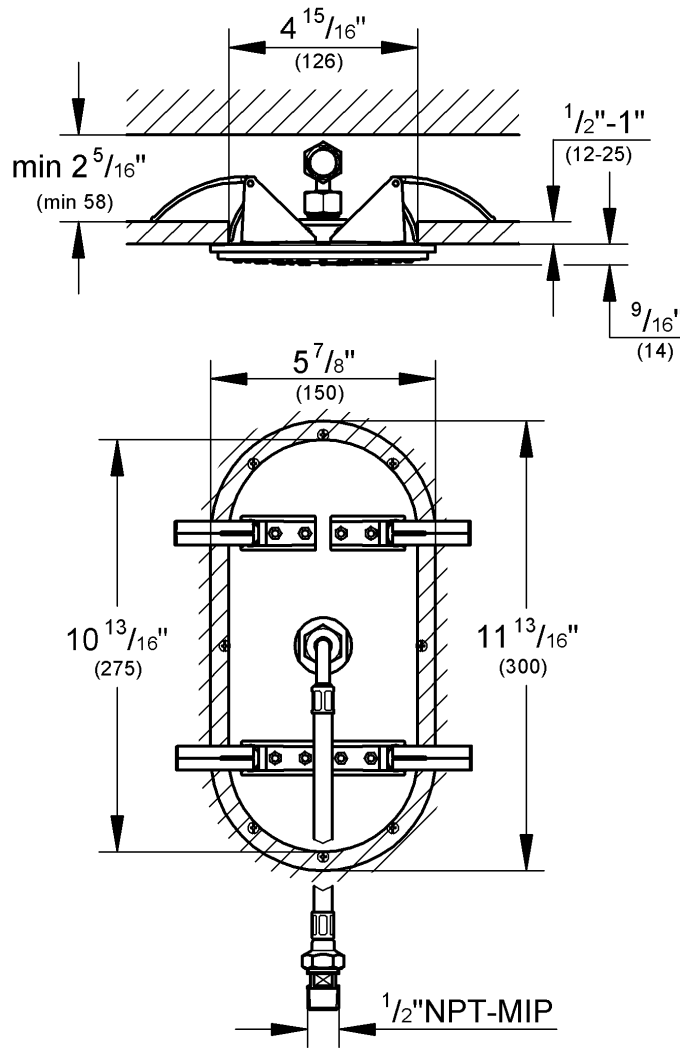

27 862

Rainshower Veris

Rainshower Veris

Design & Quality Engineering GROHE Germany

99.840.031/ÄM 222750/02.12

GROHE

ENJOY WATER®

27 862