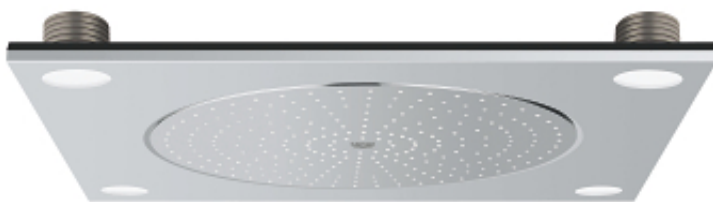

RAINSHOWER F-SERIES 20"

MODEL # 26371000

Pure Freude
an Wasser

GROHE

Product Description: RAINSHOWER F-SERIES 20"

Standard Specification:

- Rain spray pattern (1 spray-rain)
- Full-spectrum LED: soft light with changing rainbow colors
- Individually adjustable: permanent lighting with color selection
- **GROHE DreamSpray** perfect spray pattern
- **GROHE StarLight** chrome finish
- **SpeedClean** anti-lime system
- Suitable for instantaneous heater
- This product contains built-in LED lamps which cannot be changed; energy efficiency class: A+
- For detailed planning and product information please contact your local GROHE Customer Service

Applicable Codes & Standards:

- ASME A112.18.1/CSA B125.1
- US Federal and State material regulations

Color:

- 26371000 StarLight Chrome