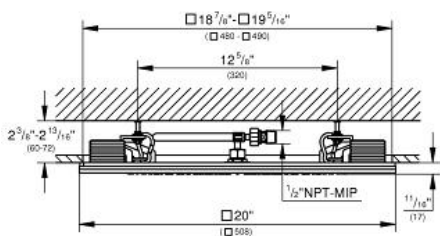

RAINSHOWER F-SERIES 20"

MODEL # 26371000

Pure Freude
an Wasser

GROHE

Product Description: RAINSHOWER F-SERIES 20"

Standard Specification:

- Rain spray pattern (1 spray-rain)
- Full-spectrum LED: soft light with changing rainbow colors
- Individually adjustable: permanent lighting with color selection
- **GROHE DreamSpray** perfect spray pattern
- **GROHE StarLight** chrome finish
- **SpeedClean** anti-lime system
- Suitable for instantaneous heater
- This product contains built-in LED lamps which cannot be changed; energy efficiency class: A+
- For detailed planning and product information please contact your local GROHE Customer Service