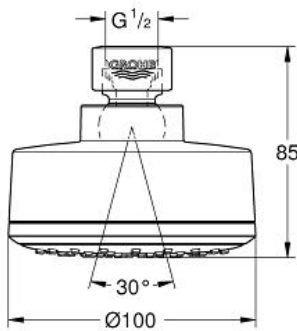

Product Description:
Head shower 1 spray

Standard Specification:

- Rain spray pattern
- Rotating ball joint $\pm 15^\circ$
- 1/2" Connection thread
- **GROHE EcoJoy** technology for less water and perfect flow
- **GROHE DreamSpray** perfect spray pattern
- **GROHE StarLight** chrome finish
- **SpeedClean**[®] anti-lime system
- Inner WaterGuide for a longer life
- Suitable for instantaneous heater
- Min. recommended pressure: 15 psi
- Max Flow Rate: 1.5 gpm (5.7 L/min)