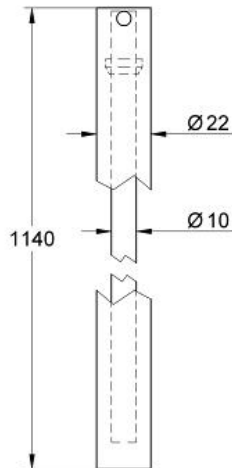

MODEL # 48053000

Pure Freude
an Wasser

GROHE

Product Description:

Standard Specification:

- Optional longer rail 46" (1166mm)
- Suitable for all Rainshower, Euphoria, and Tempesta shower systems
- **GROHE StarLight** chrome finish