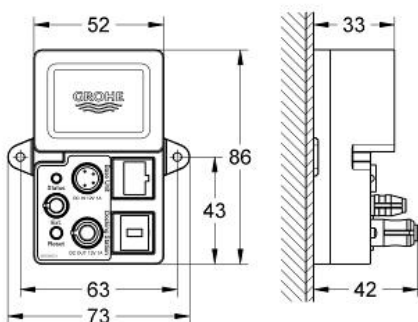

GROHE F-DIGITAL DELUXE

MODEL # 36371000

Pure Freude
an Wasser

GROHE

Product Description:

GROHE F-DIGITAL DELUXE

Standard Specification:

- Integrated electronics for wireless data communication
- Wall mount
- 86 x 73 x 42 mm
- Features:
 - Reset switch
 - Status indicator (LED)
 - Standalone/maximum configuration
 - One-to-one connection
 - Safety cut-off mechanism (1 user)
 - Safety shutdown in case of loss of connection
 - Connection cable set for data communication and power supply (5 m each)
- **CE approved and meets the requirements of IAPMO IGC 349-2017**
 - Bluetooth transmitter power supply: 12 V
 - Bluetooth transmitter frequency: 2.4 GHz
 - Bluetooth range (max. 10 m) varies depending on used materials and walls between transmitter and receiver
 - Bluetooth-enabled device (Bluetooth V2.1 or higher) necessary
- System requirements for Android:
 - Operating system: as of release, 2.3.3
 - Pixel density: 160 dpi minimum
 - Display resolution: 320 x 470 pixels per inch
- **System requirements for Apple:**
 - iPod touch 4/5, iPhone 4/5, iPad/ iPad mini**
 - Apple operating system: as of release, iOS 6.0 and above
 - Mobile devices and GROHE SPA F-digital deluxe App*** are not included in delivery and have to be ordered separately via an authorised Apple store/iTunes store or Google Play store.
 - **The Bluetooth® word mark and logos are registered trademarks owned by Bluetooth SIG, Inc. and any use of such marks by Grohe AG is under license. Other trademarks and trade names are those of their respective owners.
 - ***Apple, the Apple logo, iPod, iPod Touch, iPhone and iTunes are trademarks of Apple Inc., registered in the U.S. and other countries. Apple is not responsible for the function of this device or its compliance with safety and regulatory standards
- Available for free via iTunes app or Google Play store.