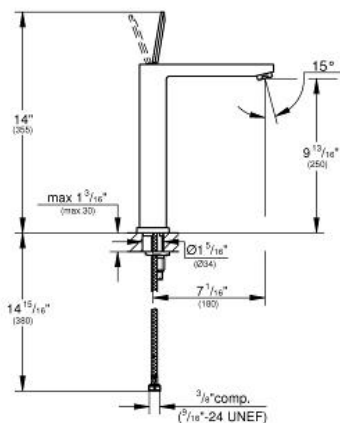

EUROCUBE JOY Lavatory Centerset XL-Size

MODEL # 23662

GROHE America, Inc | 200 North Gary Avenue, Suite G, Roselle, IL 60172
Phone: +1 (800) 444-7643 | Fax: +1 (800) 225-2778 | us-customerservice@grohe.com

Pure Freude an Wasser

GROHE

Product Description: Lavatory Centerset XL-Size

Standard Specification:

- Single hole installation
- Metal lever
- For free-standing bath sinks
- GROHE Starlight® finish
- **GROHE EcoJoy®**
- **GROHE QuickFix®** installation system
- Smooth body
- Stainless Steel Braided Flexible Supplies