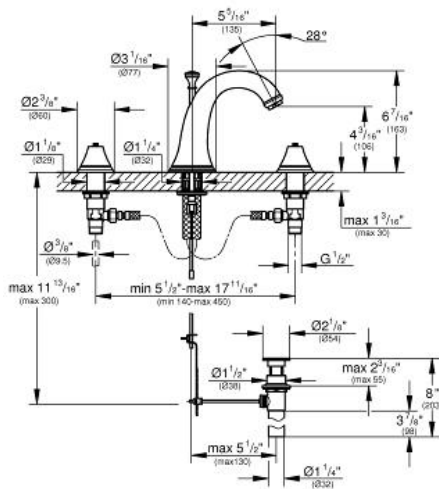

GENEVA
Three-hole basin mixer 1/2"
MODEL # 20801

Pure Freude an Wasser

GROHE America, Inc | 200 North Gary Avenue, Suite G, Roselle, IL 60172
Phone: +1 (800) 444-7643 | Fax: +1 (800) 225-2778 | us-customerservice@grohe.com

Product Description:
Three-hole basin mixer 1/2"

Standard Specification:

- Non-swivel high spout with flow control
- 1/2" ceramic cartridge (90° turn)
- 1 1/4" pop-up waste set
- Union nut with 7/16" drilling
- Less handles - order Geneva Cross Handles (18 733) or Geneva Lever Handles (18 734) (sold separately)
- **GROHE StarLight®** finish
- Max flow rate: 1.2 gpm (4.56 L/min)