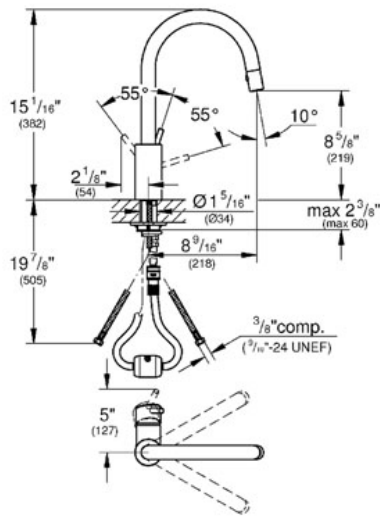

CONCETTO
Single-lever sink mixer 1/2"
MODEL # 32665

Pure Freude an Wasser

GROHE America, Inc | 200 North Gary Avenue, Suite G, Roselle, IL 60172
Phone: +1 (800) 444-7643 | Fax: +1 (800) 225-2778 | us-customerservice@grohe.com

Product Description:
Single-lever sink mixer 1/2"

Standard Specification:

- GROHE StarLight® finish
- GROHE SilkMove® ceramic cartridge
- Single hole installation
- Swivel Spout
- Extractable integrated trigger spray
- Integrated non-return valve
- Stainless Steel Braided Flexible Supplies
- Quick installation system
- **Protected against backflow**
- Max Flow Rate 1.75 gpm (6.6 L/min)
- Variable Handle Positioning

Applicable Codes & Standards:

- Energy Policy Act of 1992
- NSF 61
- ASME A112.18.1/CSA B125.1
- US Federal and State material regulations
- ICC/ANSI A117.1
- CalGreen

Color:

- 32665 001 chrome
- 32665 DC1 supersteel